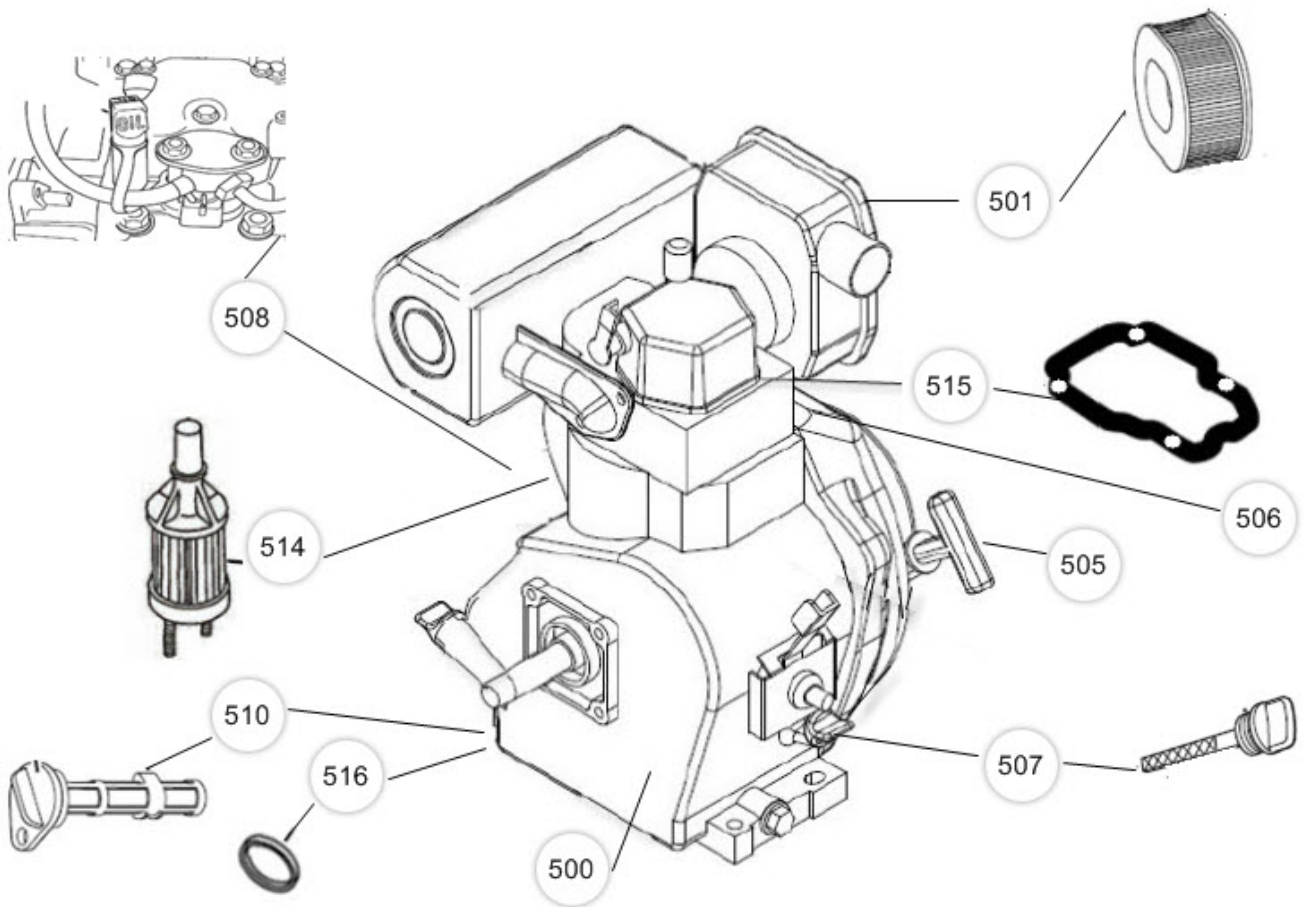

Engine Engine QEP S7 AVR+ELR

Refer to Parts Online for the most up to date information. The printed information might be outdated.

Mon Feb 17 09:59:05 UTC 2020

Item	Part No.	Name	Qty	L
500	1636302210	Engine	1	
501	1636302211	Air filter	1	
505	1636301888	Recoil starter assembly	1	
506	1636301889	Fuel pump assembly	1	
507	1636301850	Dipstick	1	
508	1636301851	Oil pressure switch	1	
510	1636301844	Oil filter	1	
514	1636302159	Fuel filter	1	
515	1636301890	Rocker cover gasket	1	
516	1636301847	O-ring oil filter	1	

Refer to Parts Online for the most up to date information. The printed information might be outdated.

Mon Feb 17 09:59:05 UTC 2020