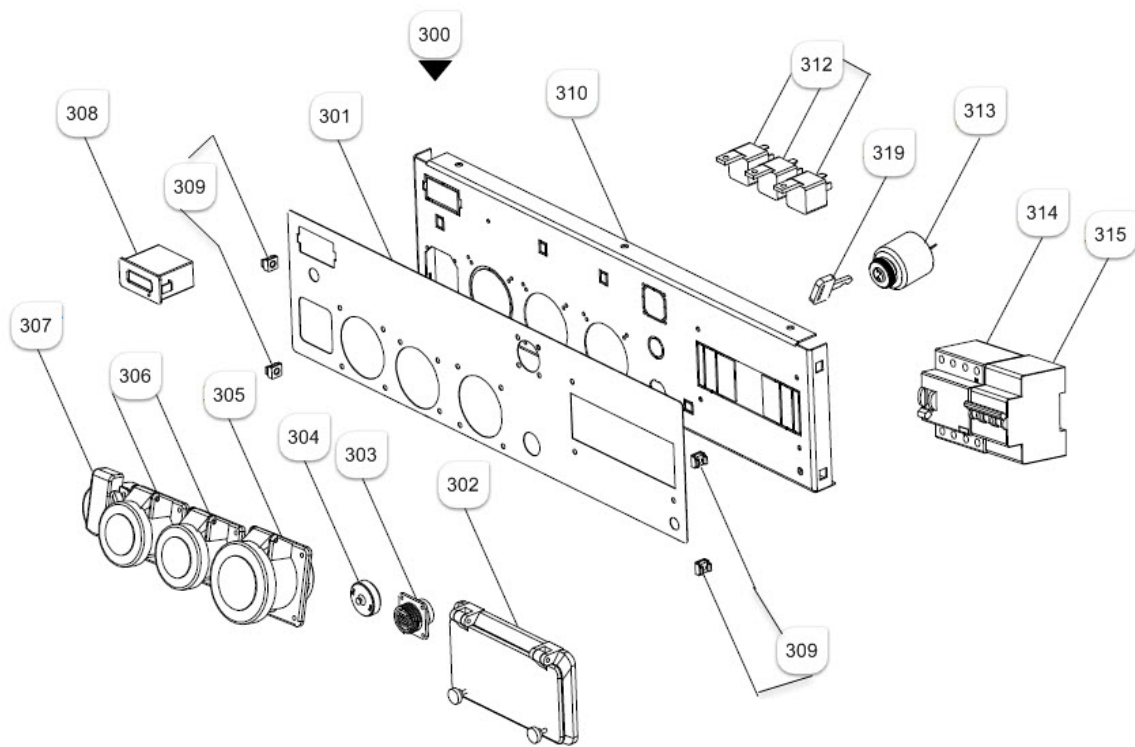

Electric system Electric control panel QEP S 7 AVR+ELR

Refer to Parts Online for the most up to date information. The printed information might be outdated.

Mon Feb 17 09:59:07 UTC 2020

Item	Part No.	Name	Qty	L
300	1636302215	Cubicle	1	
301	1636302082	Panel	1	
302	1636301590	Cover	1	
303	1636301626	Female connector	1	
304	1636301625	Cap	1	
305	1636301556	Socket	1	
306	1636301502	Socket	1	
307	1636301450	Socket	1	
308	1636302083	Hourmeter	1	
309	1636302036	Ribet nut	1	
310	1636302067	Panel	1	
312	1636302039	Relay	1	
313	1636302077	Starter	1	
314	1636302076	Circuit breader ELR	1	
315	1636301591	Circuit breaker	1	
319	1636302040	Starter key	1	

Refer to Parts Online for the most up to date information. The printed information might be outdated.

Mon Feb 17 09:59:07 UTC 2020