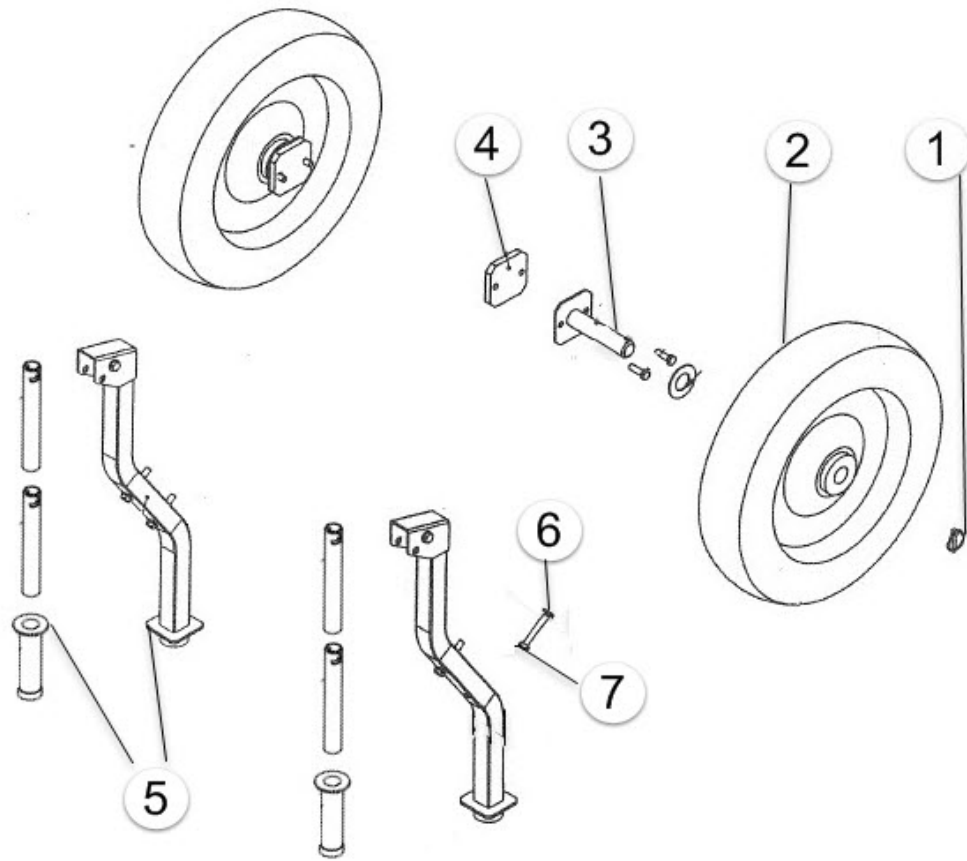

Options Wheel kit soundproof

Refer to Parts Online for the most up to date information. The printed information might be outdated.

Mon Feb 17 09:59:08 UTC 2020

Item	Part No.	Name	Qty	L
-	1636004576	Wheel kit		
1	1636302684	Clip	1	
2	1636303018	Wheel	1	
3	1636303019	Plate	1	
4	1636303020	Plate	1	
5	1636303021	Kit trolley	1	
6	1636303022	Washer	1	
7	1636303023	Screw	1	

Refer to Parts Online for the most up to date information. The printed information might be outdated.

Mon Feb 17 09:59:08 UTC 2020