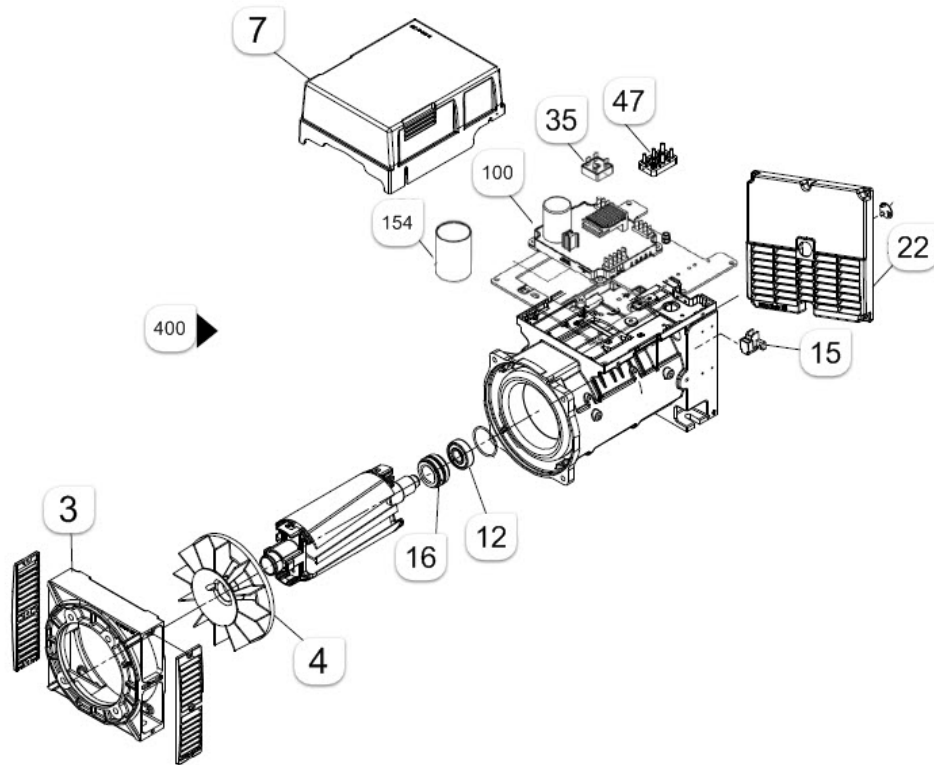

Electric system Alternator QEP S 7 AVR+ELR

Refer to Parts Online for the most up to date information. The printed information might be outdated.

Mon Feb 17 09:59:07 UTC 2020

Item	Part No.	Name	Qty	L
3	1636301510	Alternator coupling housing	1	
4	1636301481	Fan	1	
7	1636301552	Cover	1	
12	1636301515	Bearing	1	
15	1636301516	Brush holder	1	
16	1636301517	Slip ring alternator	1	
22	1636301518	Cover without sockets	1	
35	1636301611	Bridge rectifier	1	
47	1636301519	Terminal block	1	
100	1636301559	Voltage regulator	1	
154	1636301560	Filter EMC	1	
400	1636302214	Alternator	1	

Refer to Parts Online for the most up to date information. The printed information might be outdated.

Mon Feb 17 09:59:07 UTC 2020