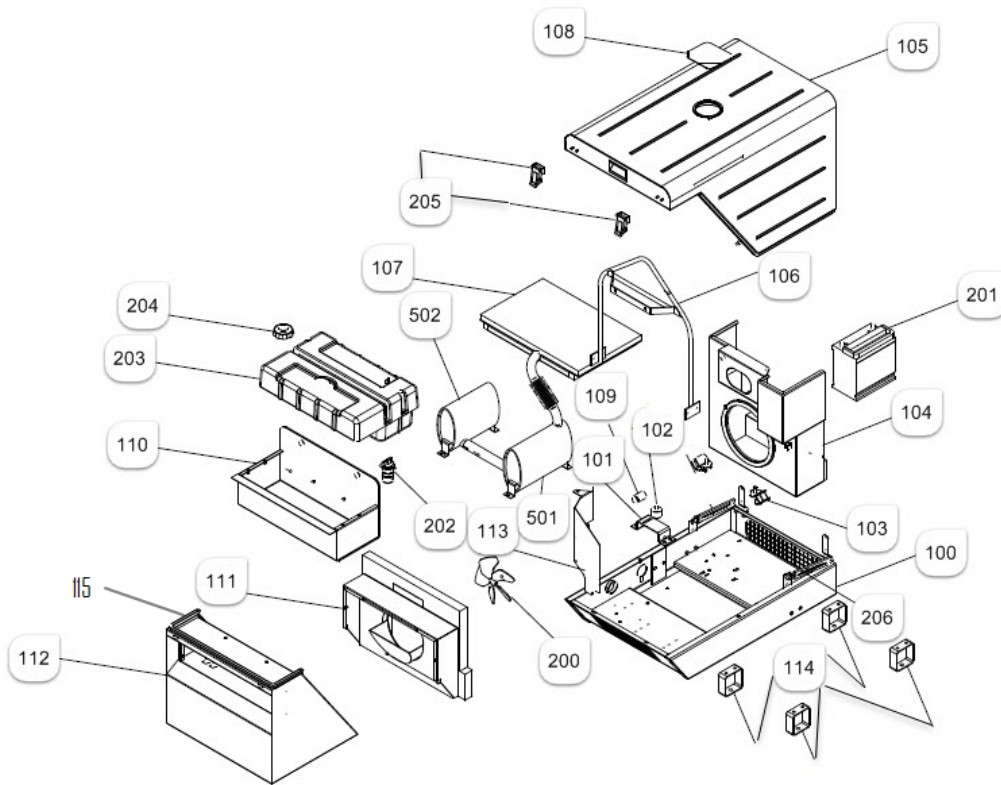

Mechanical Frame QEP S 7 AVR+ELR

Refer to Parts Online for the most up to date information. The printed information might be outdated.

Mon Feb 17 09:59:06 UTC 2020

Item	Part No.	Name	Qty	L
100	1636302195	Frame	1	
101	1636302196	Support	1	
102	1636301876	Silent-block	1	
103	1636302186	Silent block	1	
104	1636302197	Plate	1	
105	1636302080	Hood	1	
106	1636302045	Lifting beam	1	
107	1636302198	Plate	1	
108	1636302047	Flap	1	
109	1636302213	Fan	1	
110	1636302054	Support	1	
111	1636302200	Plate	1	
112	1636302201	Plate	1	
113	1636302202	Plate	1	
114	1636302058	Plate	1	
115	1636303642	Profile rubber seal		
200	1636302203	Fan	1	
201	1636302014	Battery	1	
202	1636302159	Fuel filter	1	
203	1636302015	Fuel tank	1	
204	1636301448	Fuel cap	1	
205	1636302062	Padlock	1	
206	1636302061	Hinge	1	
501	1636302204	Muffler	1	
502	1636302205	Muffler	1	

Refer to Parts Online for the most up to date information. The printed information might be outdated.

Mon Feb 17 09:59:06 UTC 2020