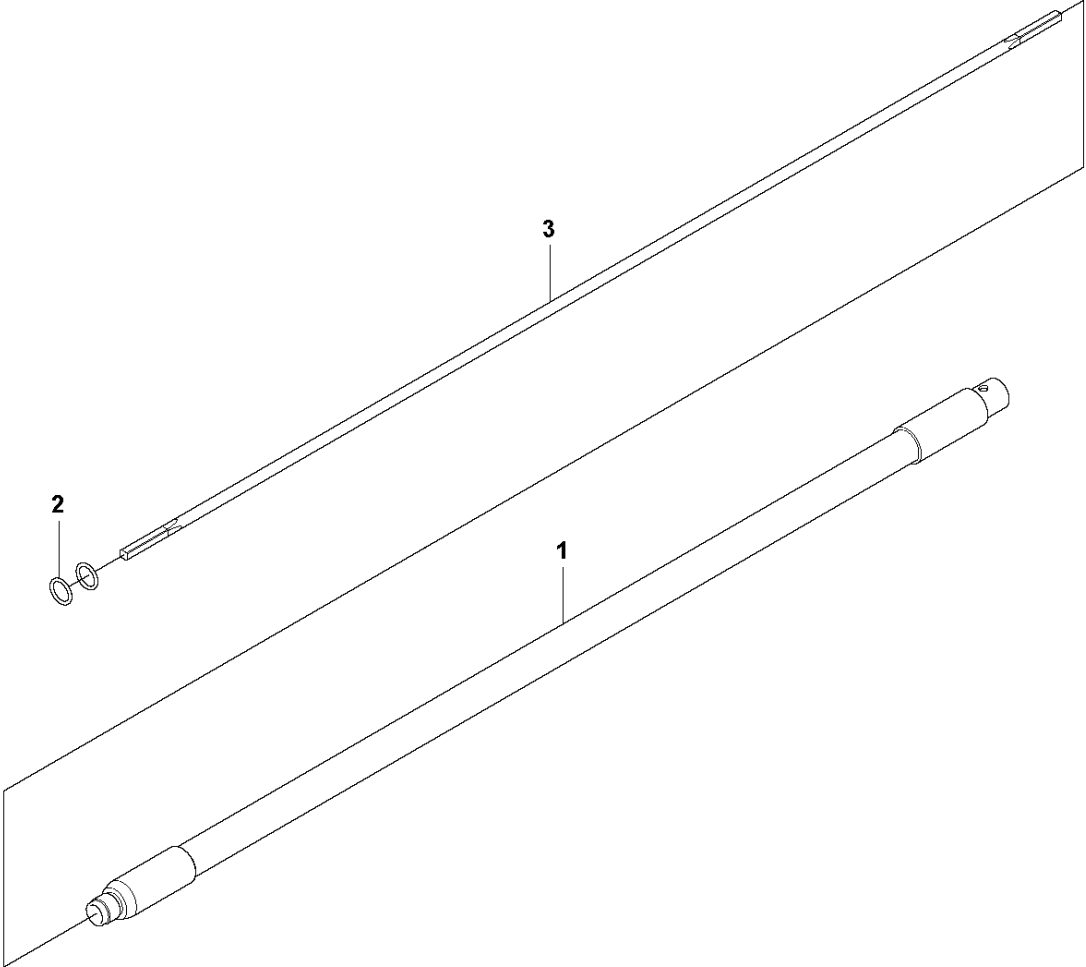

SPARE PARTS LIST

POKERS

SUPERFLEX 30, 967859504, 2019-08

A SUPERFLEX 30
PRODUCT COMPLETE

PRODUCT COMPLETE

SUPERFLEX 30, 967859504, 2019-08

Ref	Part No	Description	Remark	QTY KIT
1	598 52 74-03	HOSE	Hose, complete 3 m	1
2	594 50 62-01	SHAFT		1
3	595 04 64-01	O-RING	19.2x3 NBR 70 Shore	1