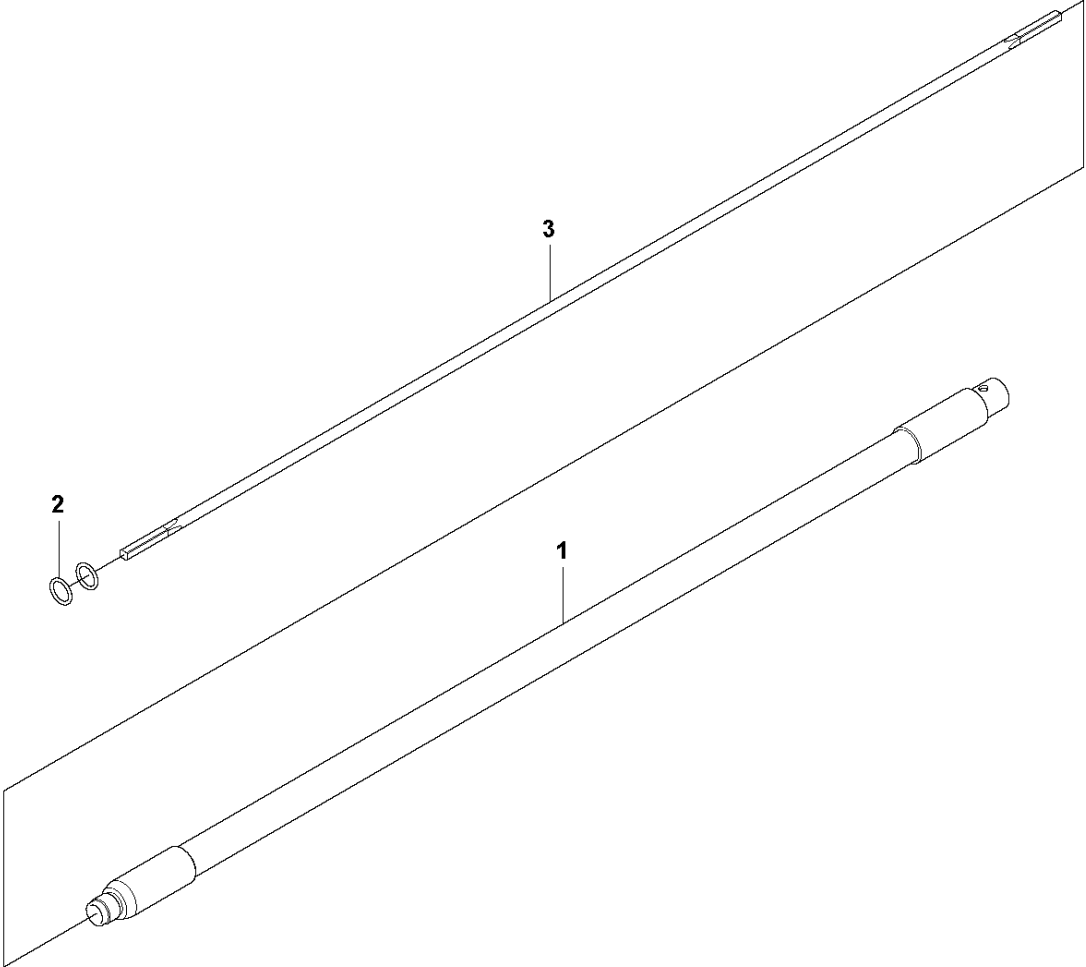

# SPARE PARTS LIST

POKERS

SUPERFLEX 10, 967859501, 2019-08

**A** SUPERFLEX 10  
PRODUCT COMPLETE

Ref	Part No	Description	Remark	QTY KIT
1	598 52 74-01	HOSE	Hose, complete 1 m	1
2	594 51 19-01	SHAFT		1
3	595 04 64-01	O-RING	19.2x3 NBR 70 Shore	1