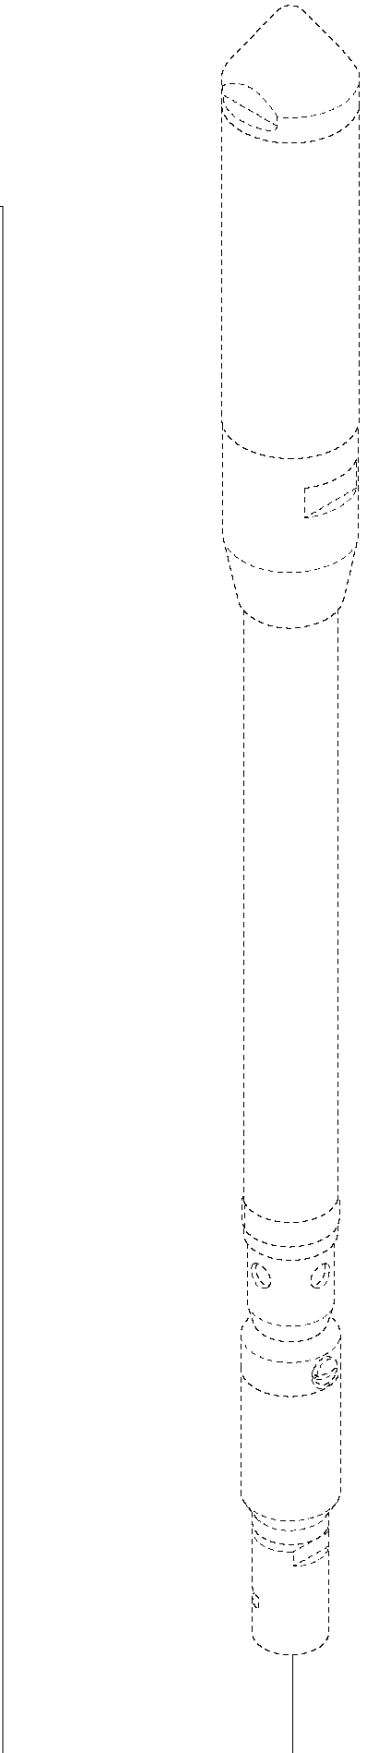

SPARE PARTS LIST

POKERS

AY 37, 4812050819, 4812050883,
4812050884, 2019-08

A AY 37
PRODUCT COMPLETE

PRODUCT COMPLETE

AY 37, 4812050819, 4812050883, 4812050884, 2019-08

Ref	Part No	Description	Remark	QTY KIT
1	594 78 97-01	CAP		1
2	594 26 77-01	O-RING	22.5x2 NBR 70 shore	2
3	594 40 13-01	ROTOR		1
4	594 27 45-01	DISC		1
5	594 81 91-01	TUBE		1
6	594 27 46-01	FLANGE		1
7	594 27 47-01	NOZZLE		1
8	595 52 10-01	CAP		1
9	594 27 93-01	CLAMP		2
10	595 44 47-01	SLEEVE		1
11	594 25 44-02	HOSE	2.1 meters	1
12	595 44 46-02	EXHAUST HOSE	2 meters	1
13	594 79 25-01	CLAMP		1
14	594 81 92-01	NIPPLE		1
15	594 40 12-01	NIPPLE		1
16	594 52 76-01	O-RING	15.1x2.7 NBR 70 shore	1
17	595 14 14-01	RIVET		2
18	594 25 44-03	HOSE	4.1 meters	1
19	594 25 44-04	HOSE	6.1 meters	1
20	595 44 46-03	EXHAUST HOSE	4 meters	1
21	595444604	TBD	6 meters	1
22	595 46 15-01	LUBRICATION NIPPLE	Lubricator, optional	1
23	594 28 00-01	HANDLE	Quick coupling	1

B AY 37
QUICK COUPLING W/ BALL-STOP VALVE

QUICK COUPLING W/ BALL-STOP VALVE AY 37, 4812050819, 4812050883, 4812050884, 2019-08

Ref	Part No	Description	Remark	QTY KIT	
1	594 28 00-01	HANDLE	Quick coupling w/ ball-stop valve, complete	1	
2	594 28 01-01	BODY		1	1
3	594 79 12-01	BUSHING		1	1
4	594 28 02-01	UNIT		1	1
5	594 28 03-01	SCREW		1	1
6	594 28 05-01	O-RING	42.3x3 NBR 70 shore	2	1
7	594 28 04-01	BALL		1	1
8	594 25 53-01	COUPLING		1	1
9	594 25 37-01	FILTER		1	1
10	594 25 39-01	SEAL		1	1

C AY 37
LUBRICATOR

LUBRICATOR

AY 37, 4812050819, 4812050883, 4812050884, 2019-08

Ref	Part No	Description	Remark	QTY KIT	
1	595 46 15-01	LUBRICATION NIPPLE	Lubricator, complete	1	
2	595 16 92-01	WASHER		1	1
3	595 16 91-01	BODY		1	1
4	595 16 90-01	HOLDER		1	1
5	594 81 93-01	WASHER		1	1
6	594 25 76-01	SCREW		1	1
7	595 14 60-01	RING		8	1
8	595 15 14-01	TUBE		1	1
9	594 79 51-01	WIRE		2	1
10	598 64 71-01	O-RING	9.25x1.78 NBR 70 shore	1	1