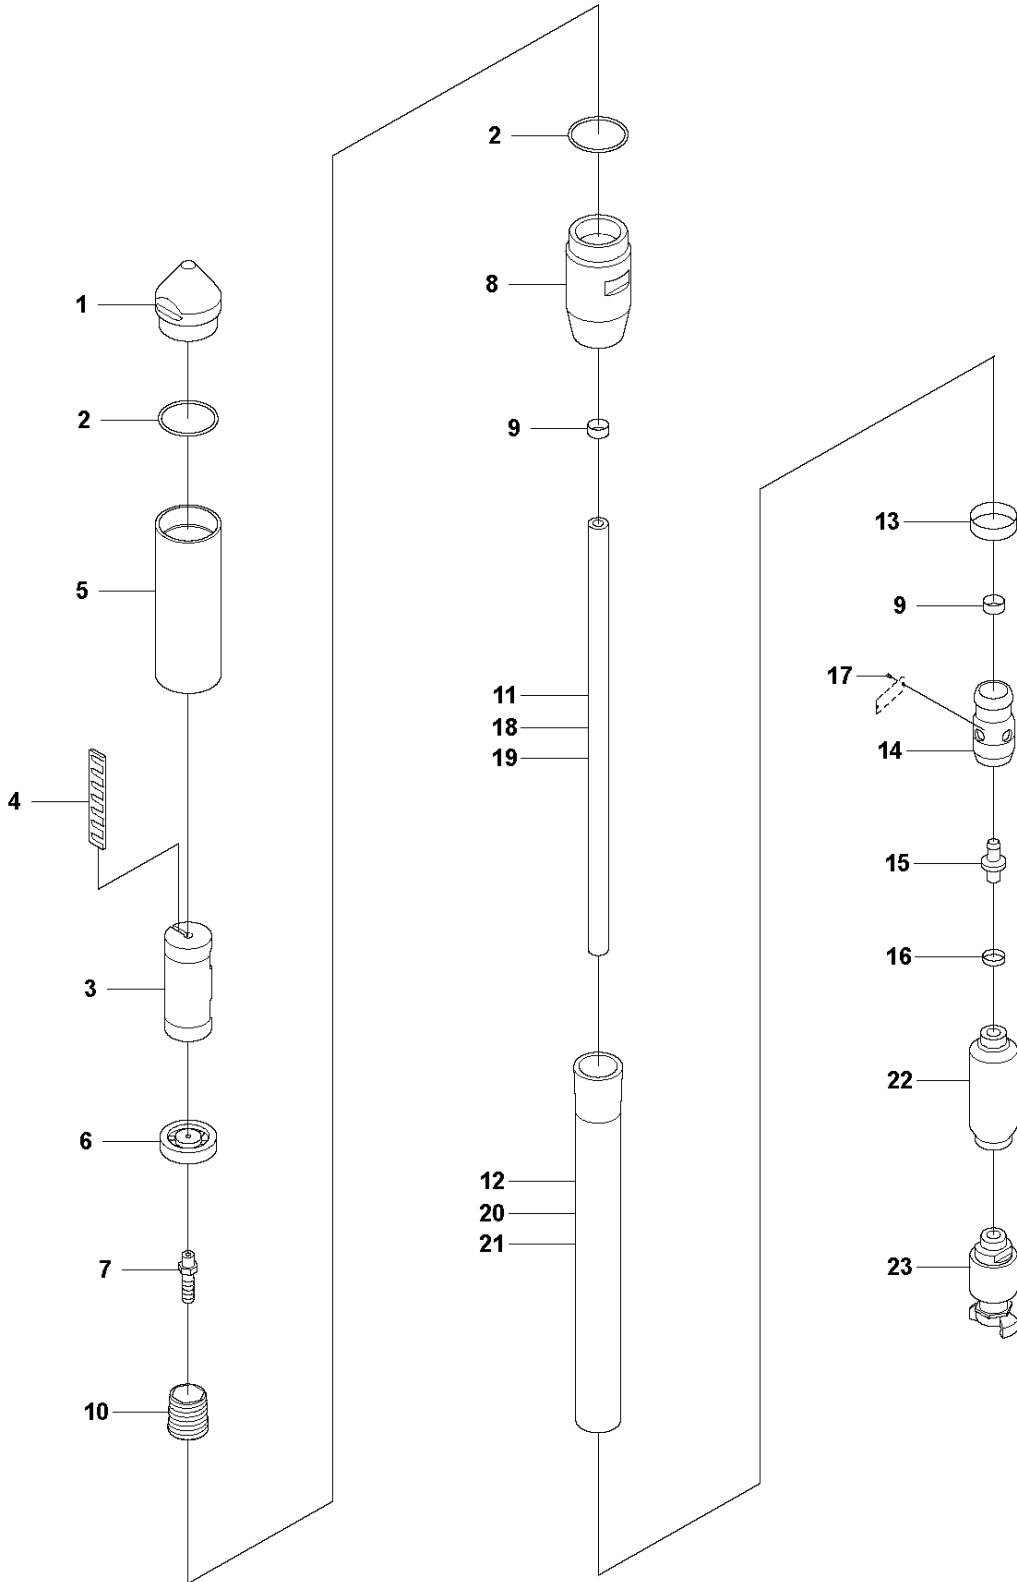

SPARE PARTS LIST

POKERS

AY 37, 4812050819, 4812050883,
4812050884, 2019-08

A AY 37
PRODUCT COMPLETE

PRODUCT COMPLETE

AY 37, 4812050819, 4812050883, 4812050884, 2019-08

Ref	Part No	Description	Remark	QTY KIT
1	594 78 97-01	CAP		1
2	594 26 77-01	O-RING	22.5x2 NBR 70 shore	2
3	594 40 13-01	ROTOR		1
4	594 27 45-01	DISC		1
5	594 81 91-01	TUBE		1
6	594 27 46-01	FLANGE		1
7	594 27 47-01	NOZZLE		1
8	595 52 10-01	CAP		1
9	594 27 93-01	CLAMP		2
10	595 44 47-01	SLEEVE		1
11	594 25 44-02	HOSE	2.1 meters	1
12	595 44 46-02	EXHAUST HOSE	2 meters	1
13	594 79 25-01	CLAMP		1
14	594 81 92-01	NIPPLE		1
15	594 40 12-01	NIPPLE		1
16	594 52 76-01	O-RING	15.1x2.7 NBR 70 shore	1
17	595 14 14-01	RIVET		2
18	594 25 44-03	HOSE	4.1 meters	1
19	594 25 44-04	HOSE	6.1 meters	1
20	595 44 46-03	EXHAUST HOSE	4 meters	1
21	595444604	TBD	6 meters	1
22	595 46 15-01	LUBRICATION NIPPLE	Lubricator, optional	1
23	594 28 00-01	HANDLE	Quick coupling	1

B AY 37
QUICK COUPLING W/ BALL-STOP VALVE

QUICK COUPLING W/ BALL-STOP VALVE AY 37, 4812050819, 4812050883, 4812050884, 2019-08

Ref	Part No	Description	Remark	QTY KIT	
1	594 28 00-01	HANDLE	Quick coupling w/ ball-stop valve, complete	1	
2	594 28 01-01	BODY		1	1
3	594 79 12-01	BUSHING		1	1
4	594 28 02-01	UNIT		1	1
5	594 28 03-01	SCREW		1	1
6	594 28 05-01	O-RING	42.3x3 NBR 70 shore	2	1
7	594 28 04-01	BALL		1	1
8	594 25 53-01	COUPLING		1	1
9	594 25 37-01	FILTER		1	1
10	594 25 39-01	SEAL		1	1

C AY 37
LUBRICATOR

LUBRICATOR

AY 37, 4812050819, 4812050883, 4812050884, 2019-08

Ref	Part No	Description	Remark	QTY KIT	
1	595 46 15-01	LUBRICATION NIPPLE	Lubricator, complete	1	
2	595 16 92-01	WASHER		1	1
3	595 16 91-01	BODY		1	1
4	595 16 90-01	HOLDER		1	1
5	594 81 93-01	WASHER		1	1
6	594 25 76-01	SCREW		1	1
7	595 14 60-01	RING		8	1
8	595 15 14-01	TUBE		1	1
9	594 79 51-01	WIRE		2	1
10	598 64 71-01	O-RING	9.25x1.78 NBR 70 shore	1	1