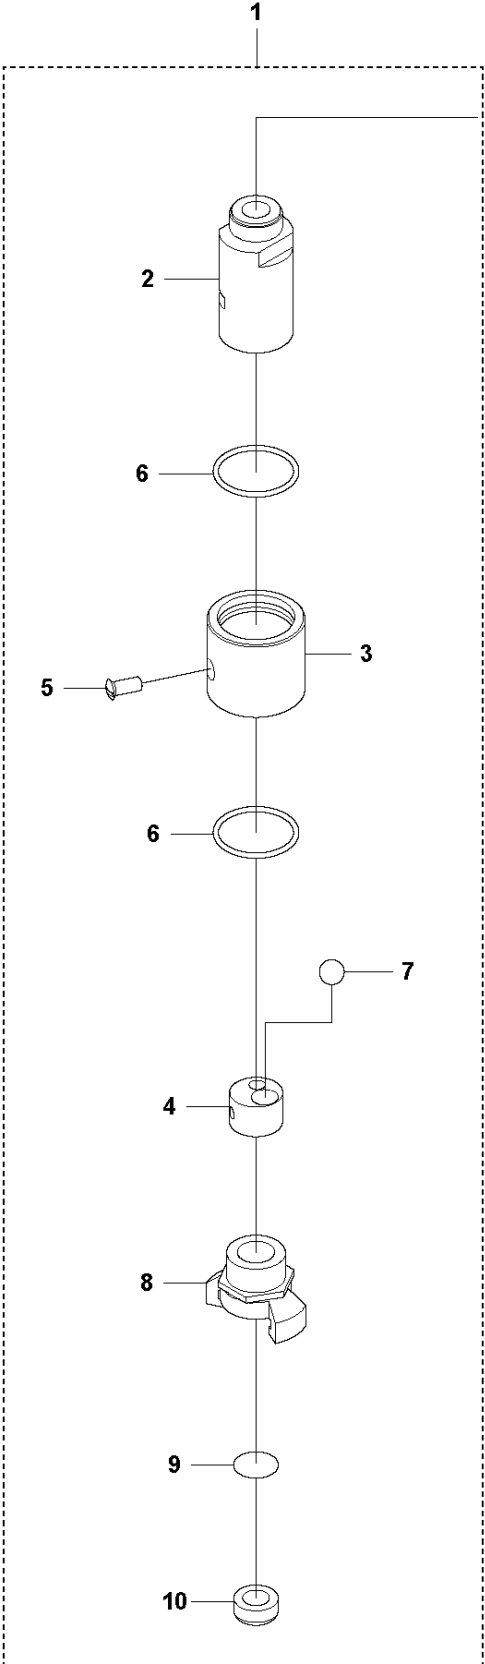

SPARE PARTS LIST

POKERS

AY 37, 4812050819, 4812050883,
4812050884, 2019-08

A AY 37
PRODUCT COMPLETE

PRODUCT COMPLETE

AY 37, 4812050819, 4812050883, 4812050884, 2019-08

Ref	Part No	Description	Remark	QTY KIT
1	594 78 97-01	CAP		1
2	594 26 77-01	O-RING	22.5x2 NBR 70 shore	2
3	594 40 13-01	ROTOR		1
4	594 27 45-01	DISC		1
5	594 81 91-01	TUBE		1
6	594 27 46-01	FLANGE		1
7	594 27 47-01	NOZZLE		1
8	595 52 10-01	CAP		1
9	594 27 93-01	CLAMP		2
10	595 44 47-01	SLEEVE		1
11	594 25 44-02	HOSE	2.1 meters	1
12	595 44 46-02	EXHAUST HOSE	2 meters	1
13	594 79 25-01	CLAMP		1
14	594 81 92-01	NIPPLE		1
15	594 40 12-01	NIPPLE		1
16	594 52 76-01	O-RING	15.1x2.7 NBR 70 shore	1
17	595 14 14-01	RIVET		2
18	594 25 44-03	HOSE	4.1 meters	1
19	594 25 44-04	HOSE	6.1 meters	1
20	595 44 46-03	EXHAUST HOSE	4 meters	1
21	595444604	TBD	6 meters	1
22	595 46 15-01	LUBRICATION NIPPLE	Lubricator, optional	1
23	594 28 00-01	HANDLE	Quick coupling	1

B AY 37
QUICK COUPLING W/ BALL-STOP VALVE

QUICK COUPLING W/ BALL-STOP VALVE AY 37, 4812050819, 4812050883, 4812050884, 2019-08

Ref	Part No	Description	Remark	QTY KIT	
1	594 28 00-01	HANDLE	Quick coupling w/ ball-stop valve, complete	1	
2	594 28 01-01	BODY		1	1
3	594 79 12-01	BUSHING		1	1
4	594 28 02-01	UNIT		1	1
5	594 28 03-01	SCREW		1	1
6	594 28 05-01	O-RING	42.3x3 NBR 70 shore	2	1
7	594 28 04-01	BALL		1	1
8	594 25 53-01	COUPLING		1	1
9	594 25 37-01	FILTER		1	1
10	594 25 39-01	SEAL		1	1

C AY 37
LUBRICATOR

LUBRICATOR

AY 37, 4812050819, 4812050883, 4812050884, 2019-08

Ref	Part No	Description	Remark	QTY KIT	
1	595 46 15-01	LUBRICATION NIPPLE	Lubricator, complete	1	
2	595 16 92-01	WASHER		1	1
3	595 16 91-01	BODY		1	1
4	595 16 90-01	HOLDER		1	1
5	594 81 93-01	WASHER		1	1
6	594 25 76-01	SCREW		1	1
7	595 14 60-01	RING		8	1
8	595 15 14-01	TUBE		1	1
9	594 79 51-01	WIRE		2	1
10	598 64 71-01	O-RING	9.25x1.78 NBR 70 shore	1	1