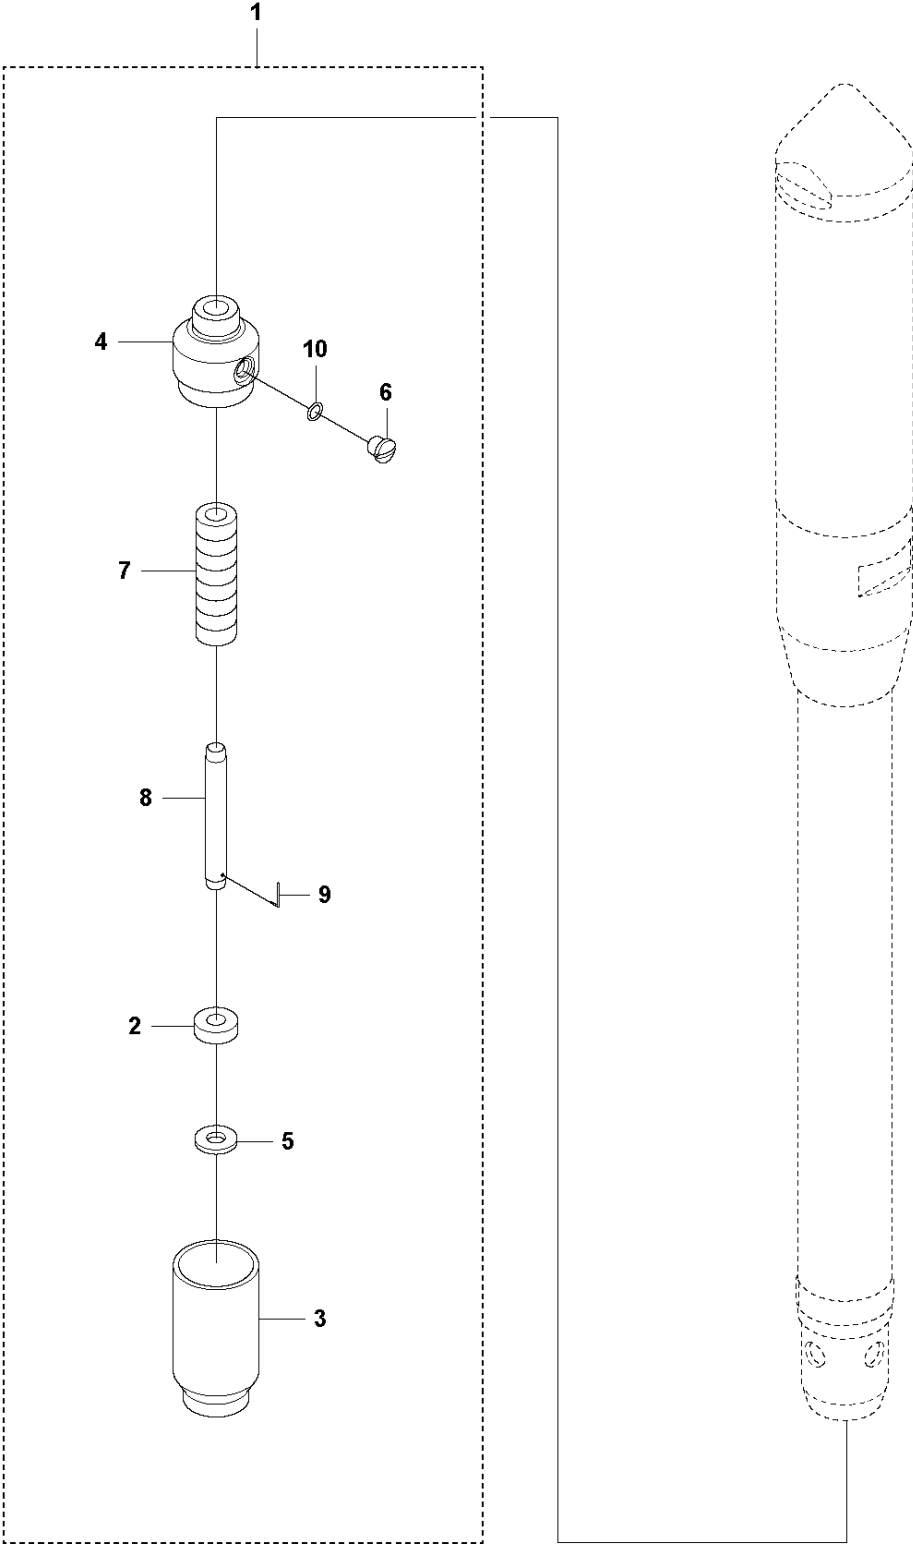

SPARE PARTS LIST

POKERS

AY 37, 4812050819, 4812050883,
4812050884, 2019-08

A AY 37
PRODUCT COMPLETE

PRODUCT COMPLETE

AY 37, 4812050819, 4812050883, 4812050884, 2019-08

Ref	Part No	Description	Remark	QTY KIT
1	594 78 97-01	CAP		1
2	594 26 77-01	O-RING	22.5x2 NBR 70 shore	2
3	594 40 13-01	ROTOR		1
4	594 27 45-01	DISC		1
5	594 81 91-01	TUBE		1
6	594 27 46-01	FLANGE		1
7	594 27 47-01	NOZZLE		1
8	595 52 10-01	CAP		1
9	594 27 93-01	CLAMP		2
10	595 44 47-01	SLEEVE		1
11	594 25 44-02	HOSE	2.1 meters	1
12	595 44 46-02	EXHAUST HOSE	2 meters	1
13	594 79 25-01	CLAMP		1
14	594 81 92-01	NIPPLE		1
15	594 40 12-01	NIPPLE		1
16	594 52 76-01	O-RING	15.1x2.7 NBR 70 shore	1
17	595 14 14-01	RIVET		2
18	594 25 44-03	HOSE	4.1 meters	1
19	594 25 44-04	HOSE	6.1 meters	1
20	595 44 46-03	EXHAUST HOSE	4 meters	1
21	595444604	TBD	6 meters	1
22	595 46 15-01	LUBRICATION NIPPLE	Lubricator, optional	1
23	594 28 00-01	HANDLE	Quick coupling	1

B AY 37
QUICK COUPLING W/ BALL-STOP VALVE

QUICK COUPLING W/ BALL-STOP VALVE AY 37, 4812050819, 4812050883, 4812050884, 2019-08

Ref	Part No	Description	Remark	QTY KIT	
1	594 28 00-01	HANDLE	Quick coupling w/ ball-stop valve, complete	1	
2	594 28 01-01	BODY		1	1
3	594 79 12-01	BUSHING		1	1
4	594 28 02-01	UNIT		1	1
5	594 28 03-01	SCREW		1	1
6	594 28 05-01	O-RING	42.3x3 NBR 70 shore	2	1
7	594 28 04-01	BALL		1	1
8	594 25 53-01	COUPLING		1	1
9	594 25 37-01	FILTER		1	1
10	594 25 39-01	SEAL		1	1

C AY 37
LUBRICATOR

LUBRICATOR

AY 37, 4812050819, 4812050883, 4812050884, 2019-08

Ref	Part No	Description	Remark	QTY KIT	
1	595 46 15-01	LUBRICATION NIPPLE	Lubricator, complete	1	
2	595 16 92-01	WASHER		1	1
3	595 16 91-01	BODY		1	1
4	595 16 90-01	HOLDER		1	1
5	594 81 93-01	WASHER		1	1
6	594 25 76-01	SCREW		1	1
7	595 14 60-01	RING		8	1
8	595 15 14-01	TUBE		1	1
9	594 79 51-01	WIRE		2	1
10	598 64 71-01	O-RING	9.25x1.78 NBR 70 shore	1	1