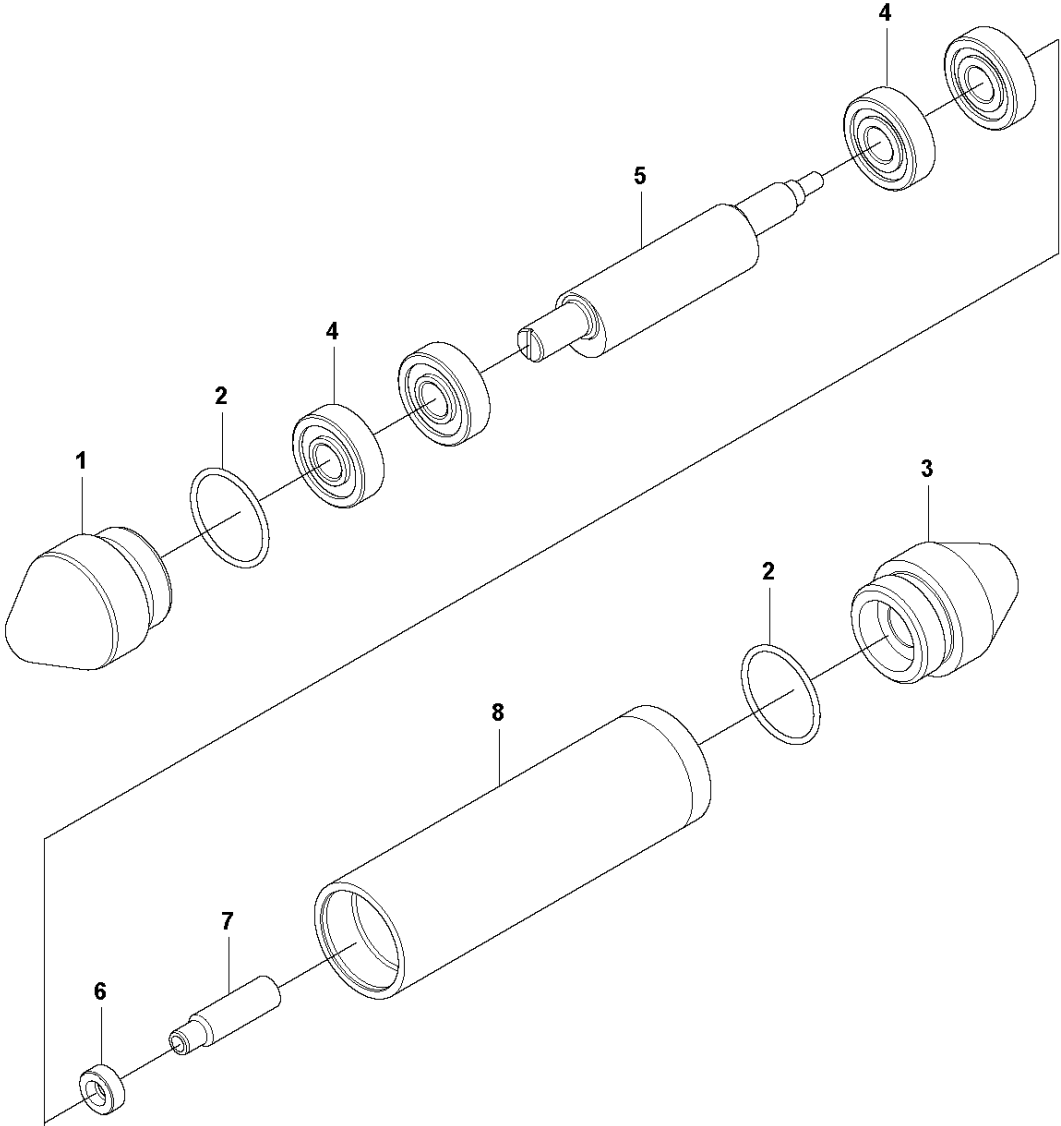

# SPARE PARTS LIST

POKERS

AT 39, 967859602, 2019-08

**A** AT 39  
PRODUCT COMPLETE

Ref	Part No	Description	Remark	QTY KIT
1	594 50 50-01	CAP		1
2	595 04 11-01	O-RING	26.3x3 NBR 70 Shore	2
3	594 50 52-01	CONNECTOR		1
4	594 52 94-01	BEARING	6200 ZTN9 C4 HT22	4
5	594 50 53-01	EXCENTER		1
6	594 26 92-01	SEALING	12x22x8 B2 DIN3760	1
7	594 50 45-01	CAP		1
8	594 50 51-01	TUBE		1

**A** AT 39  
SERVICE KIT

## SERVICE KIT

AT 39, 967859602, 2019-08

Ref	Part No	Description	Remark	QTY KIT	
1	594 29 29-01	BEARING KIT		1	
2	595 04 11-01	O-RING	26.3x3 NBR 70 Shore	2	1
3	594 52 94-01	BEARING	6200 ZTN9 C4 HT22	4	1
4	594 26 92-01	SEALING	12x22x8 B2 DIN3760	1	1
5	594 50 45-01	CAP		1	1